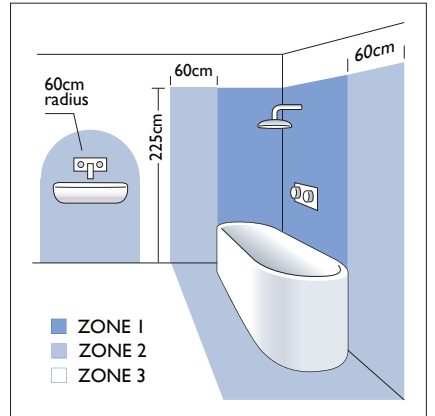

2 x 28w T5		incl.
---------------	--	-------

Zones	<b>2</b>	<b>3</b>
-------	----------	----------

**NOTE:**  
 Not suitable for frequent switching.  
 If used with a motion detector, ensure a minimum of 20 minutes ON time.  
 Cannot be mounted vertically